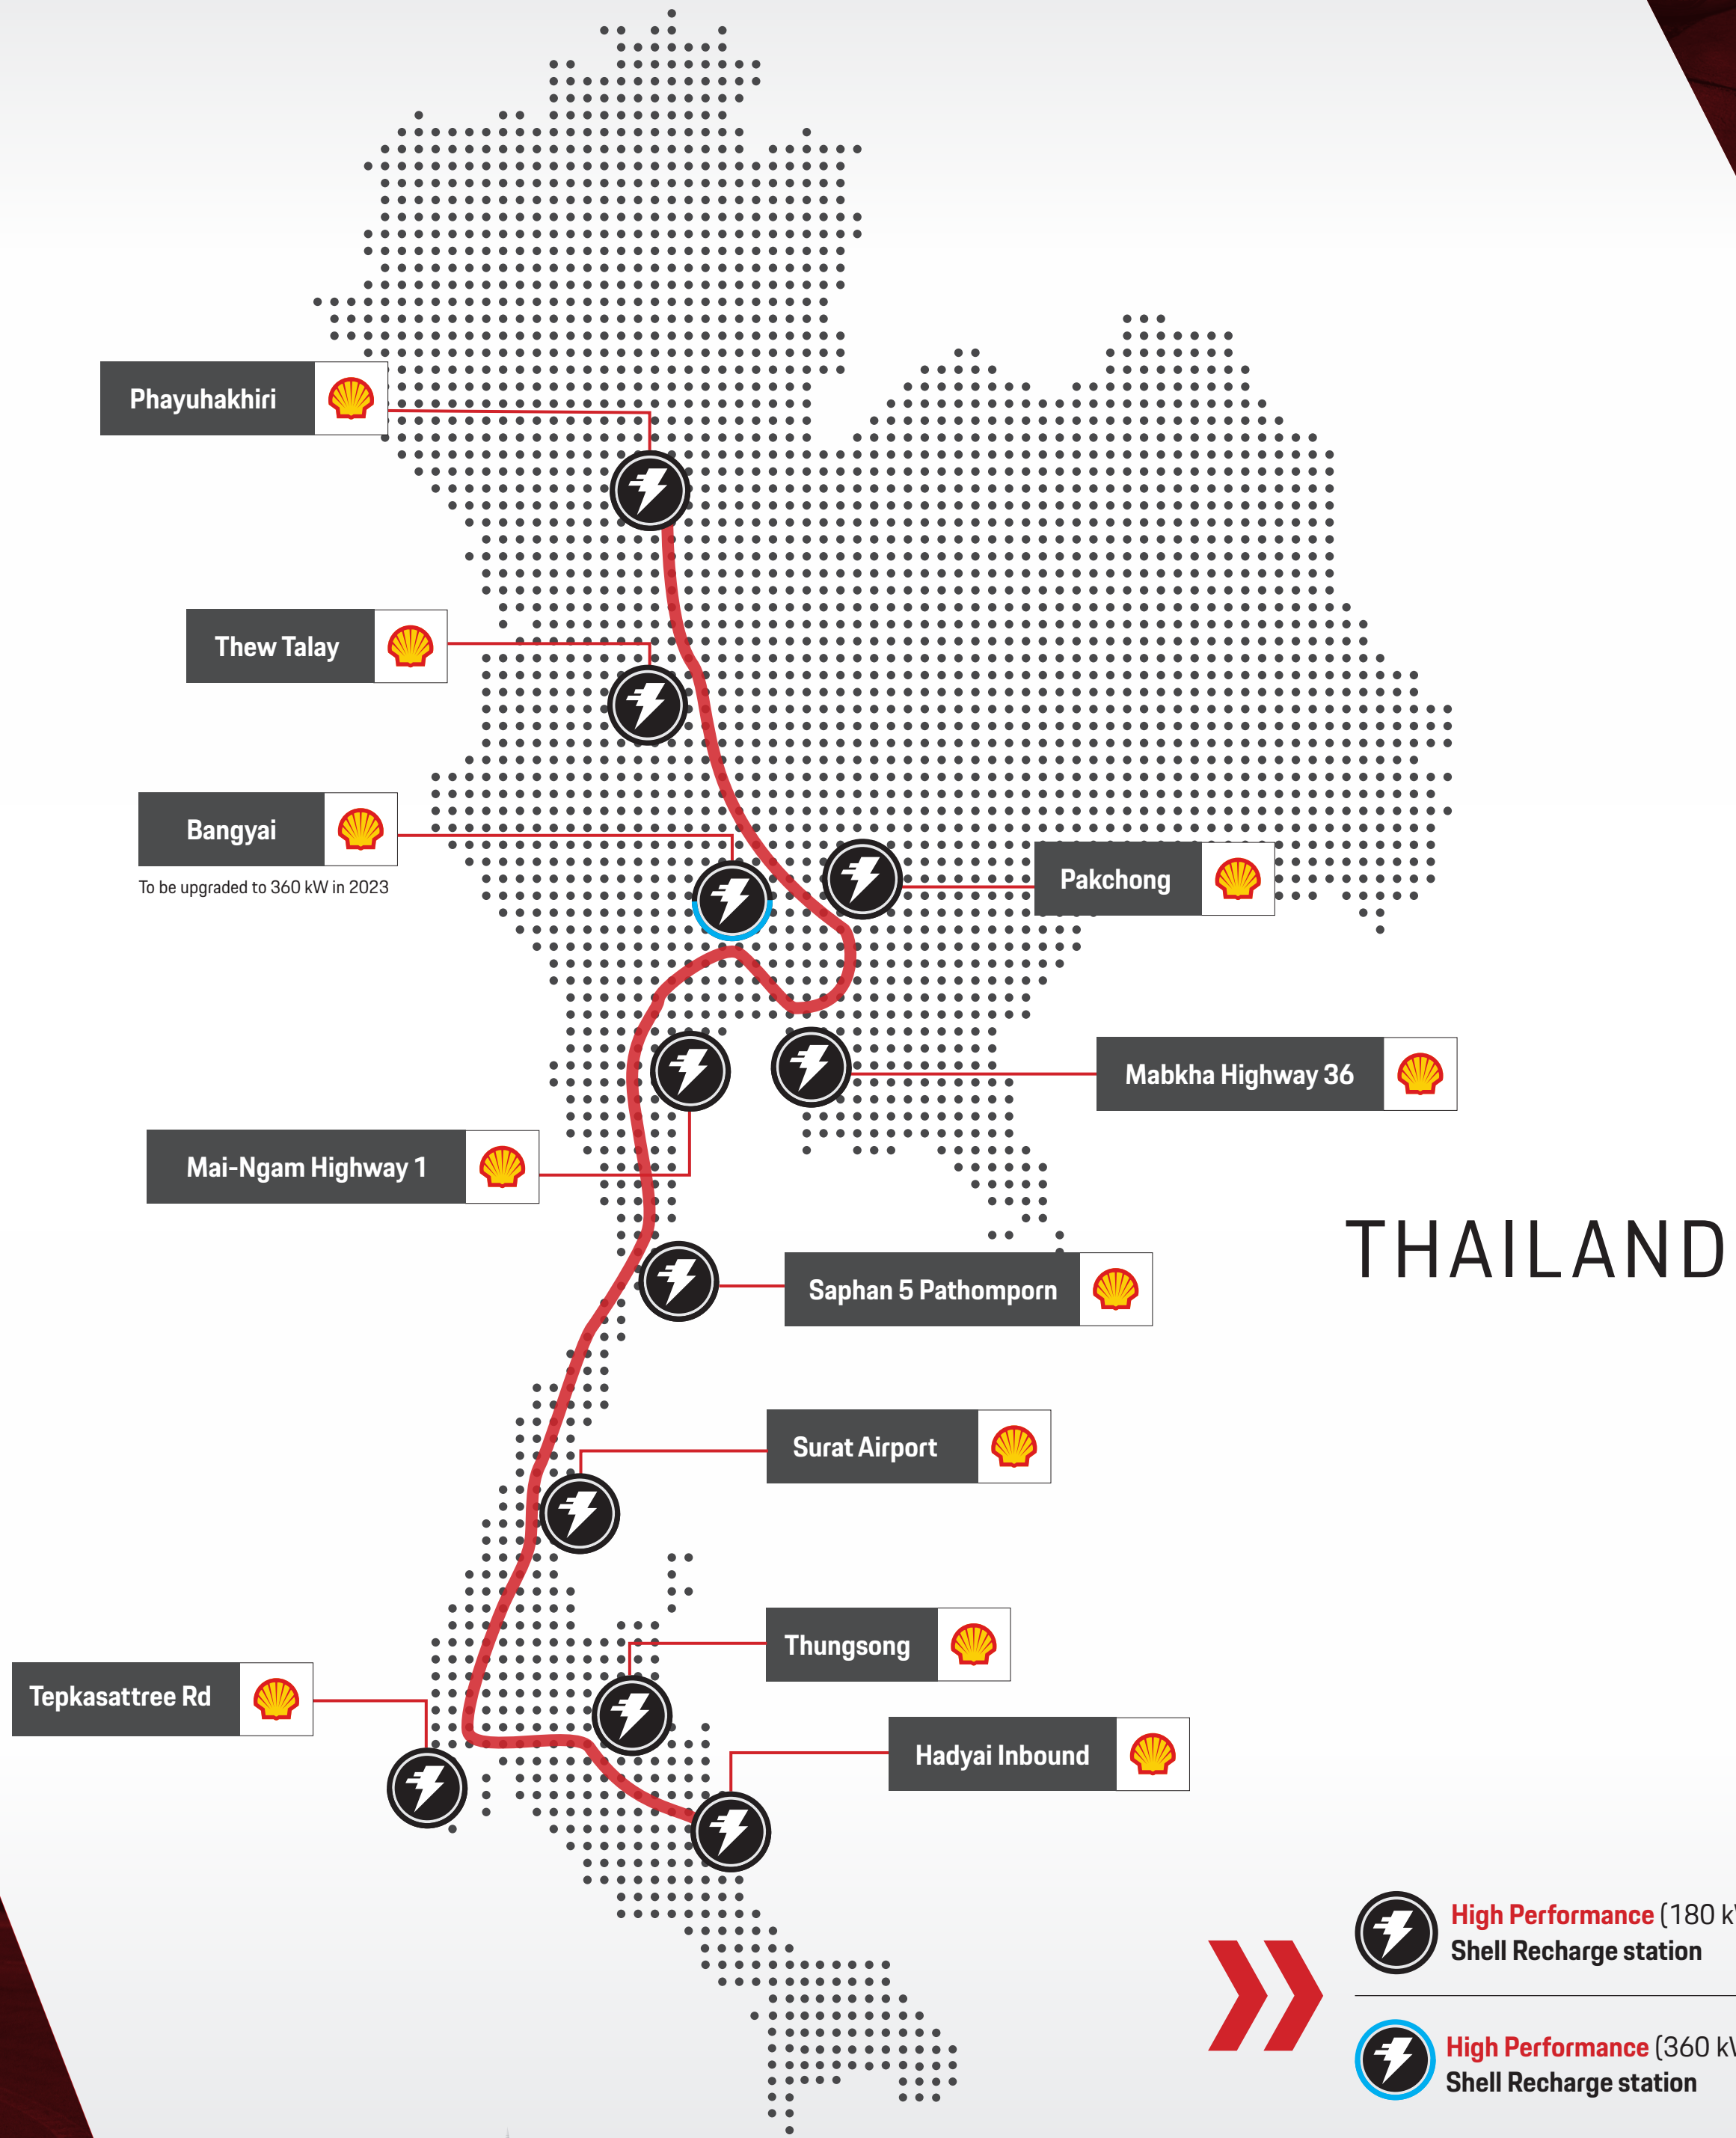

High Performance Charging Across Thailand

Shell charging stations at a glance

180 kW

11

Shell Recharge Stations
in Thailand

THAILAND