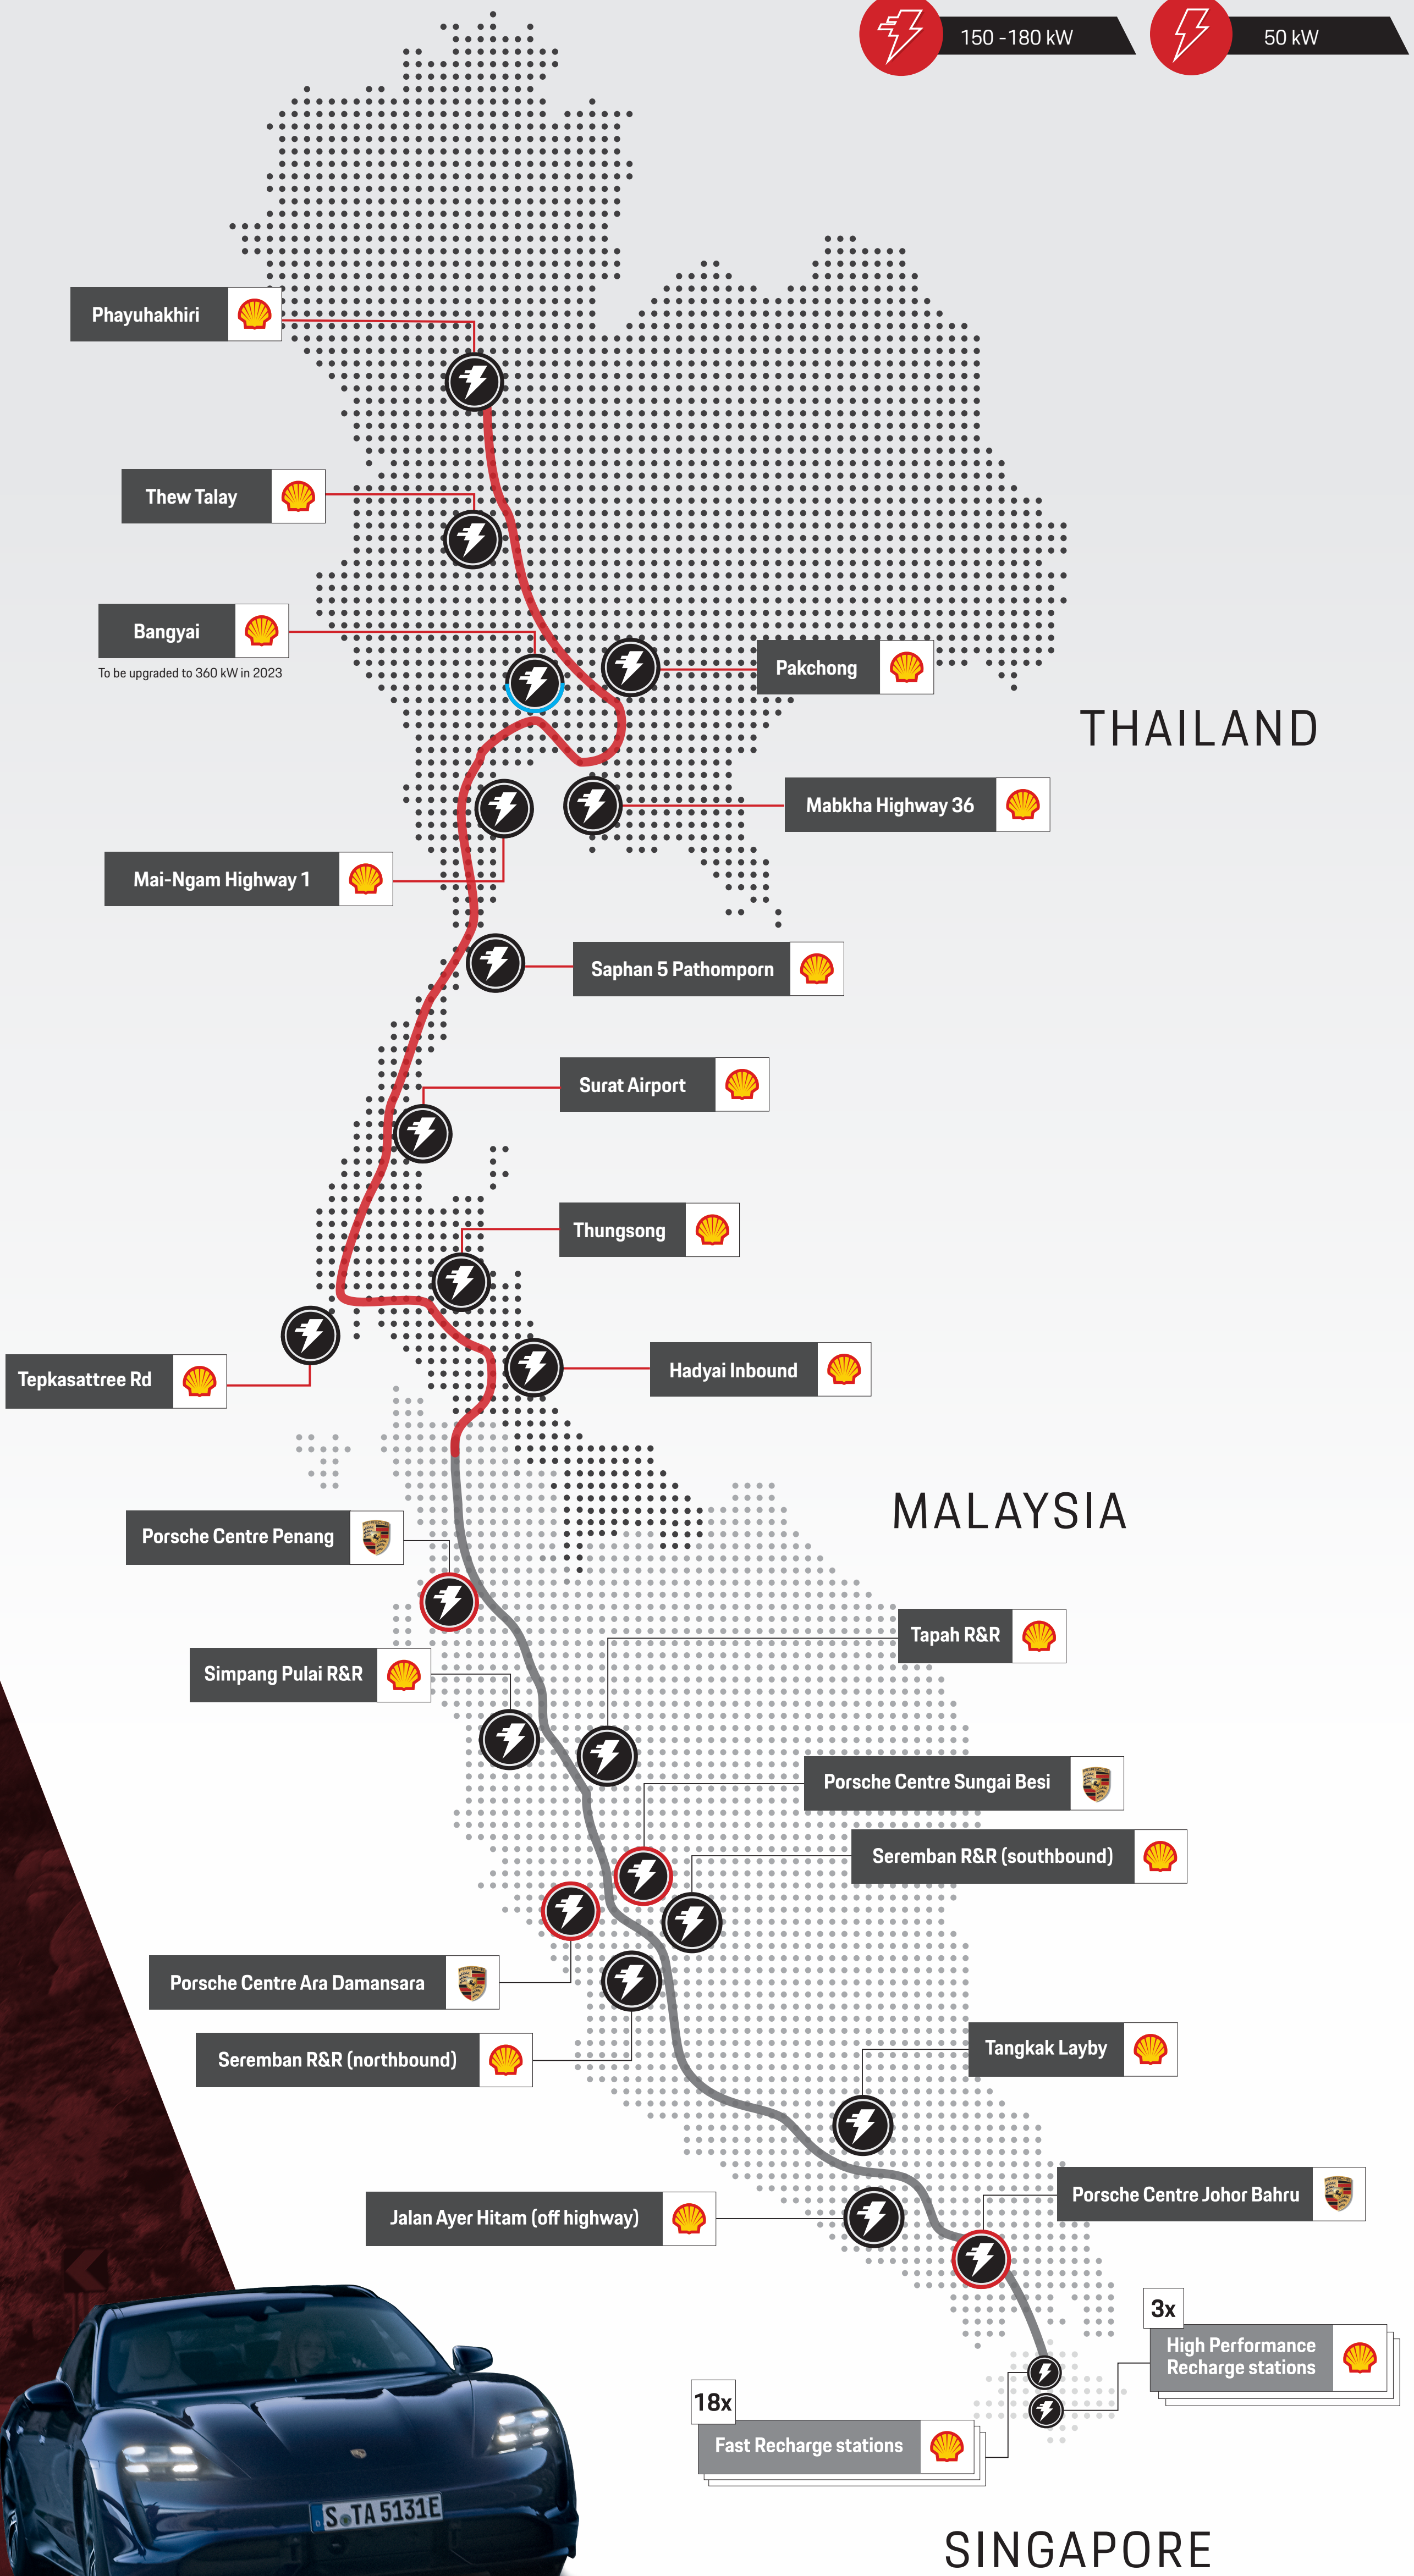

# High Performance Charging Across Singapore, Malaysia and Thailand

### » THAILAND

**11** Shell Recharge stations

### » MALAYSIA

**6** Shell Recharge stations

**4** Porsche Centres

### » SINGAPORE

**3** Shell Recharge stations

**18** Shell Recharge stations

150 - 180 kW

50 kW

**Fast** (50 kW)  
Shell Recharge station

**High Performance** (150 kW - 180 kW)  
Shell Recharge station

**High Performance** (175 kW)  
Porsche Centre charging station